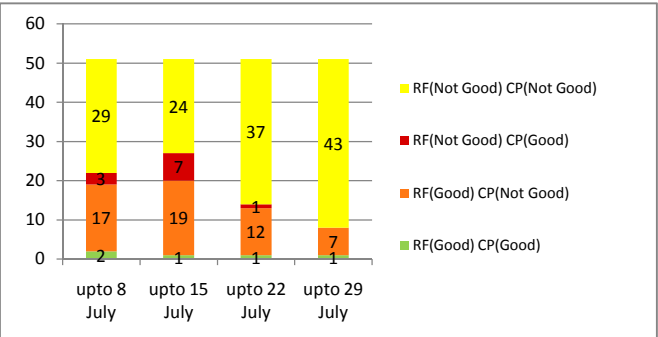

Mandal wise status of Crop sown area w.r.t Rainfall

Kadapa

Anantapur

■ Rainfall not good Crop not good
■ Rainfall not good Crop good
■ Rainfall good crop not good
■ Rainfall good crop good