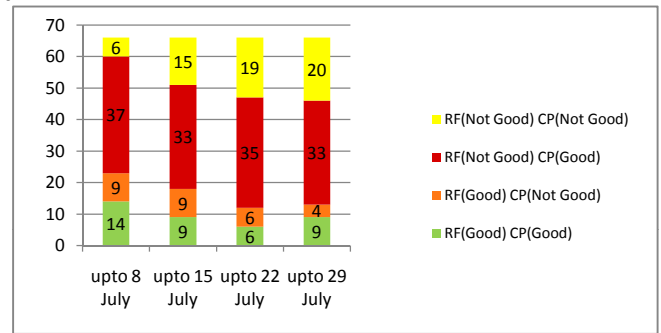

Mandal wise status of Crop sown area w.r.t Rainfall

Visakhapatnam

East Godavari

■ Rainfall not good Crop not good
 ■ Rainfall not good Crop good
 ■ Rainfall good crop not good
 ■ Rainfall good crop good

Mandal wise status of Crop sown area w.r.t Rainfall

West Godavari

Krishna

■ Rainfall not good Crop not good
 ■ Rainfall not good Crop good
 ■ Rainfall good crop not good
 ■ Rainfall good crop good

Mandal wise status of Crop sown area w.r.t Rainfall

Guntur

Prakasam

■ Rainfall not good Crop not good
 ■ Rainfall not good Crop good
 ■ Rainfall good crop not good
 ■ Rainfall good crop good

Mandal wise status of Crop sown area w.r.t Rainfall

Nellore

Chittoor

■ Rainfall not good Crop not good
 ■ Rainfall not good Crop good
 ■ Rainfall good crop not good
 ■ Rainfall good crop good