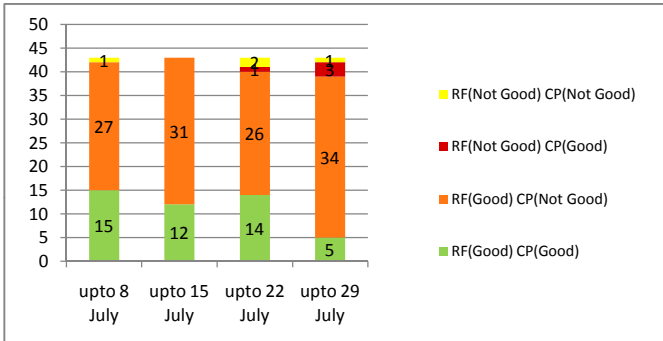

Rainfall Status

Deviation in % w.r.t Normal

Excess (> 20%)

Normal (-19% to 19%)

Deficient (-20% to -59%)

Scanty (< -60%)

Crop Sown Area Status

Deviation in % w.r.t Normal

Category IV (> 0%)

Category III (0% to -15%)

Category II (-15% to -50%)

Category I (< -50%)

Government of Andhra Pradesh
Deviation of Rainfall in % w.r.t Normal
From June 1 to July 29 2015

Government of Andhra Pradesh
Deviation of Crop sown area in % w.r.t Normal area of crop sown
From June 1 to July 29 2015

Government of Andhra Pradesh
Mandal wise status of Crop sown area w.r.t Rainfall
From June 1 to July 29 2015

Mandal wise status of Crop sown area w.r.t Rainfall

Srikakulam

Vizianagaram

■ Rainfall not good Crop not good
 ■ Rainfall not good Crop good
 ■ Rainfall good crop not good
 ■ Rainfall good crop good

Mandal wise status of Crop sown area w.r.t Rainfall

Visakhapatnam

East Godavari

■ Rainfall not good Crop not good
 ■ Rainfall not good Crop good
 ■ Rainfall good crop not good
 ■ Rainfall good crop good

Mandal wise status of Crop sown area w.r.t Rainfall