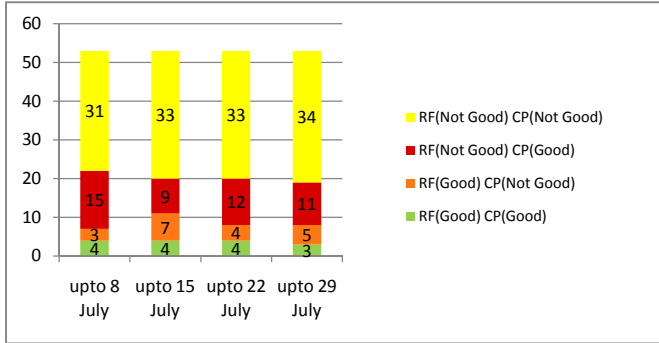

Mandal wise status of Crop sown area w.r.t Rainfall

Kadapa

Anantapur

■ Rainfall not good Crop not good
 ■ Rainfall not good Crop good
 ■ Rainfall good crop not good
 ■ Rainfall good crop good

Mandal wise status of Crop sown area w.r.t Rainfall

Kurnool

State Overall

Rainfall not good Crop not good
 Rainfall not good Crop good
 Rainfall good crop not good
 Rainfall good crop good