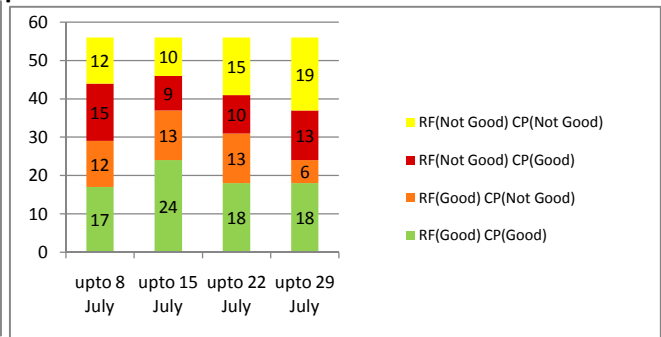

Mandal wise status of Crop sown area w.r.t Rainfall

Guntur

Prakasam

■ Rainfall not good Crop not good
■ Rainfall not good Crop good
■ Rainfall good crop not good
■ Rainfall good crop good