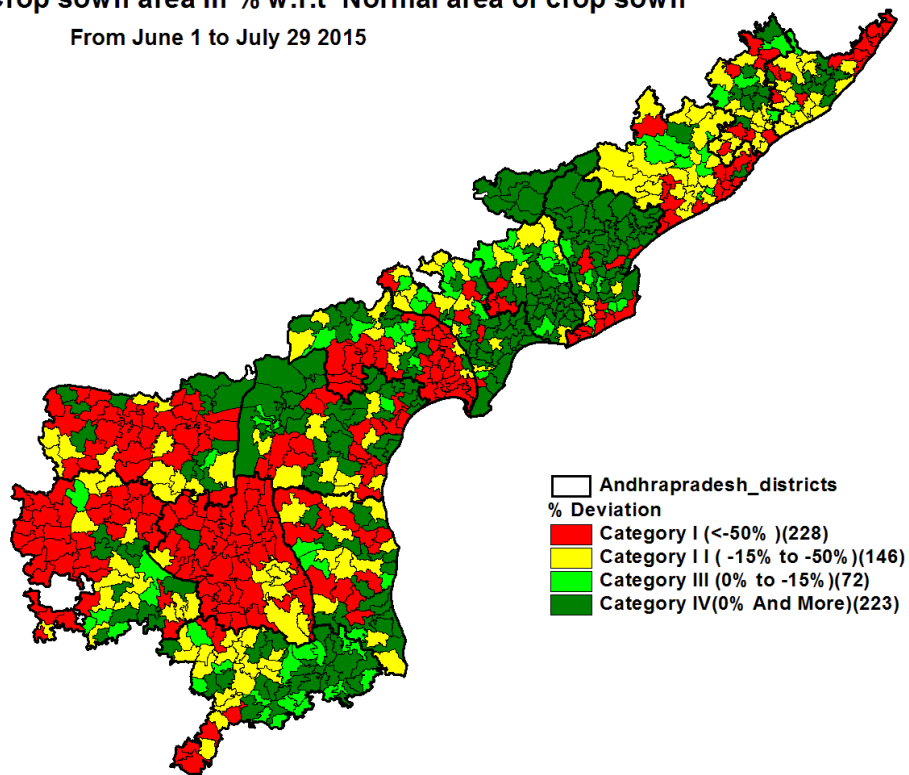

Rainfall Status

Deviation in % w.r.t Normal

Excess (> 20%)

Normal (-19% to 19%)

Deficient (-20% to -59%)

Scanty (< -60%)

Crop Sown Area Status

Deviation in % w.r.t Normal

Category IV (> 0%)

Category III (0% to -15%)

Category II (-15% to -50%)

Category I (< -50%)

Government of Andhra Pradesh
Deviation of Rainfall in % w.r.t Normal
From June 1 to July 29 2015

Government of Andhra Pradesh
Deviation of Crop sown area in % w.r.t Normal area of crop sown
From June 1 to July 29 2015

Government of Andhra Pradesh
Mandal wise status of Crop sown area w.r.t Rainfall
From June 1 to July 29 2015

Mandal wise status of Crop sown area w.r.t Rainfall

Srikakulam

Vizianagaram

■ Rainfall not good Crop not good
 ■ Rainfall not good Crop good
 ■ Rainfall good crop not good
 ■ Rainfall good crop good

Mandal wise status of Crop sown area w.r.t Rainfall

Visakhapatnam

East Godavari

■ Rainfall not good Crop not good
 ■ Rainfall not good Crop good
 ■ Rainfall good crop not good
 ■ Rainfall good crop good

Mandal wise status of Crop sown area w.r.t Rainfall