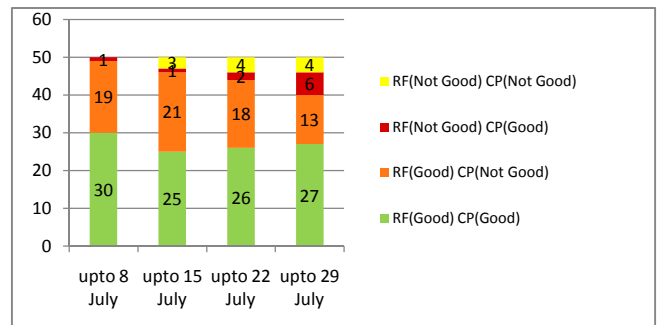

Mandal wise status of Crop sown area w.r.t Rainfall

Visakhapatnam

East Godavari

■ Rainfall not good Crop not good
 ■ Rainfall not good Crop good
 ■ Rainfall good crop not good
 ■ Rainfall good crop good

Mandal wise status of Crop sown area w.r.t Rainfall