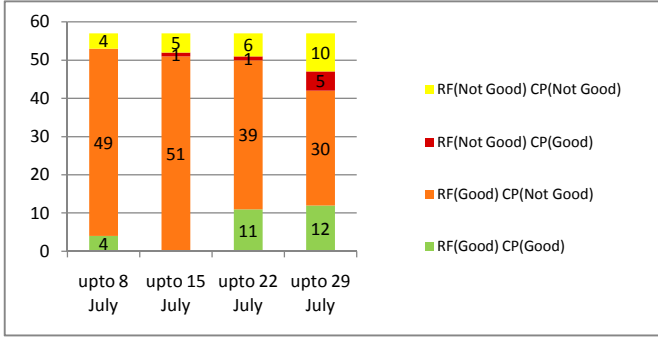

Mandal wise status of Crop sown area w.r.t Rainfall

Guntur

Prakasam

■ Rainfall not good Crop not good
■ Rainfall not good Crop good
■ Rainfall good crop not good
■ Rainfall good crop good