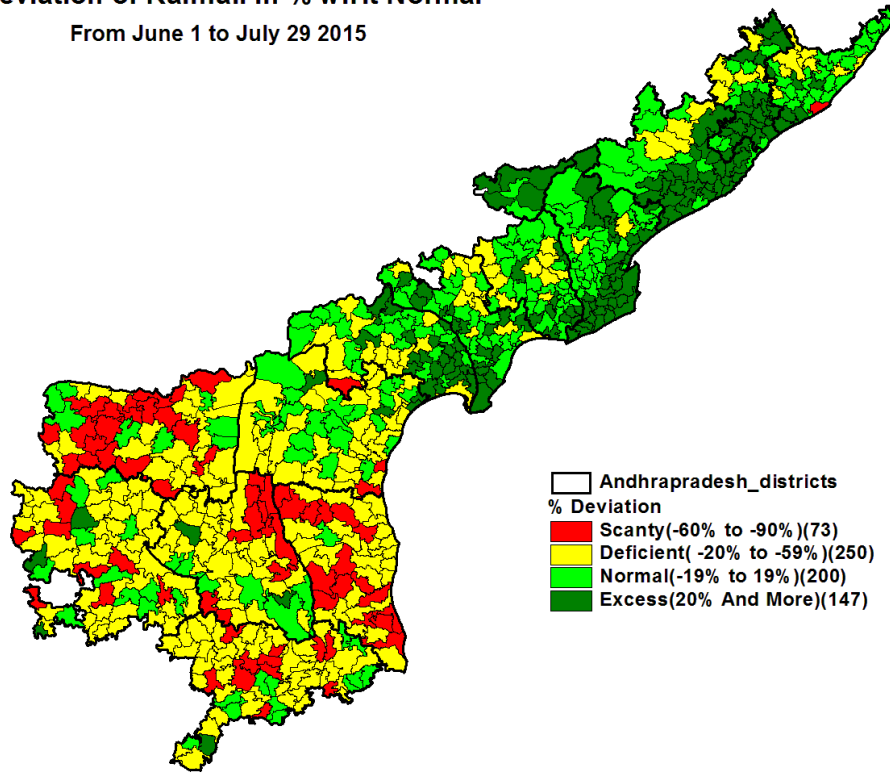

Rainfall Status

Deviation in % w.r.t Normal

Excess (> 20%)

Normal (-19% to 19%)

Deficient (-20% to -59%)

Scanty (< -60%)

Crop Sown Area Status

Deviation in % w.r.t Normal

Category IV (> 0%)

Category III (0% to -15%)

Category II (-15% to -50%)

Category I (< -50%)

Government of Andhra Pradesh
Deviation of Rainfall in % w.r.t Normal
From June 1 to July 29 2015

Government of Andhra Pradesh
Deviation of Crop sown area in % w.r.t Normal area of crop sown
From June 1 to July 29 2015

Government of Andhra Pradesh
Mandal wise status of Crop sown area w.r.t Rainfall
From June 1 to July 29 2015

Mandal wise status of Crop sown area w.r.t Rainfall

Srikakulam

Vizianagaram

■ Rainfall not good Crop not good
 ■ Rainfall not good Crop good
 ■ Rainfall good crop not good
 ■ Rainfall good crop good

Mandal wise status of Crop sown area w.r.t Rainfall

Visakhapatnam

East Godavari

■ Rainfall not good Crop not good
 ■ Rainfall not good Crop good
 ■ Rainfall good crop not good
 ■ Rainfall good crop good

Mandal wise status of Crop sown area w.r.t Rainfall