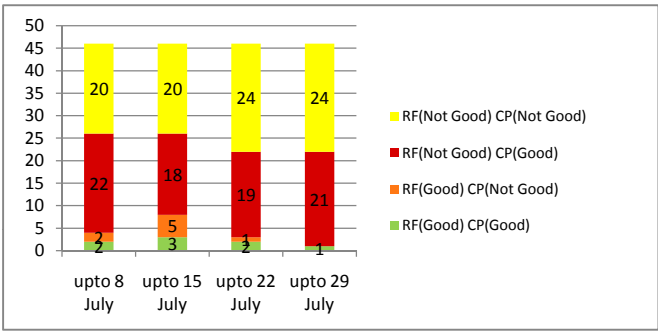

Mandal wise status of Crop sown area w.r.t Rainfall

Visakhapatnam

East Godavari

■ Rainfall not good Crop not good
 ■ Rainfall not good Crop good
 ■ Rainfall good crop not good
 ■ Rainfall good crop good

Mandal wise status of Crop sown area w.r.t Rainfall

West Godavari

Krishna

■ Rainfall not good Crop not good
 ■ Rainfall not good Crop good
 ■ Rainfall good crop not good
 ■ Rainfall good crop good

Mandal wise status of Crop sown area w.r.t Rainfall

Guntur

Prakasam

■ Rainfall not good Crop not good
 ■ Rainfall not good Crop good
 ■ Rainfall good crop not good
 ■ Rainfall good crop good

Mandal wise status of Crop sown area w.r.t Rainfall

Nellore

Chittoor

■ Rainfall not good Crop not good
 ■ Rainfall not good Crop good
 ■ Rainfall good crop not good
 ■ Rainfall good crop good