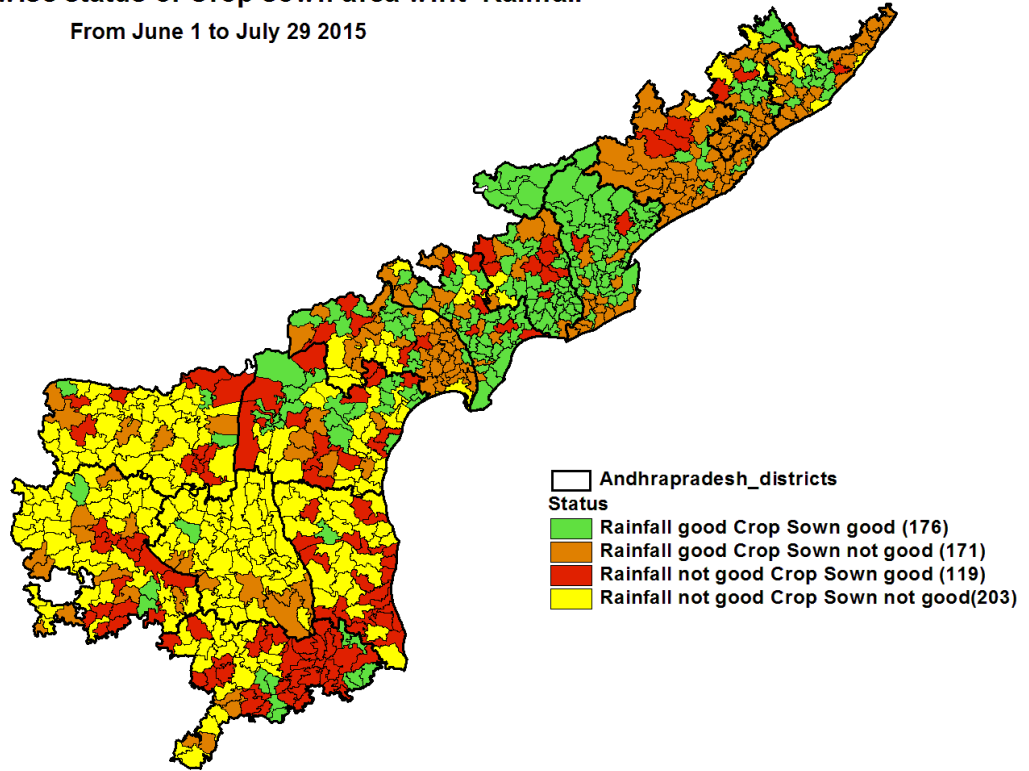

Rainfall Status

Deviation in % w.r.t Normal

Excess (> 20%)

Normal (-19% to 19%)

Deficient (-20% to -59%)

Scanty (< -60%)

Crop Sown Area Status

Deviation in % w.r.t Normal

Category IV (> 0%)

Category III (0% to -15%)

Category II (-15% to -50%)

Category I (< -50%)

Government of Andhra Pradesh
Deviation of Rainfall in % w.r.t Normal
From June 1 to July 29 2015

Government of Andhra Pradesh
Deviation of Crop sown area in % w.r.t Normal area of crop sown
From June 1 to July 29 2015

Government of Andhra Pradesh
Mandal wise status of Crop sown area w.r.t Rainfall
From June 1 to July 29 2015

Mandal wise status of Crop sown area w.r.t Rainfall

Srikakulam

Vizianagaram

■ Rainfall not good Crop not good
 ■ Rainfall not good Crop good
 ■ Rainfall good crop not good
 ■ Rainfall good crop good

Mandal wise status of Crop sown area w.r.t Rainfall

Visakhapatnam

East Godavari

■ Rainfall not good Crop not good
 ■ Rainfall not good Crop good
 ■ Rainfall good crop not good
 ■ Rainfall good crop good

Mandal wise status of Crop sown area w.r.t Rainfall