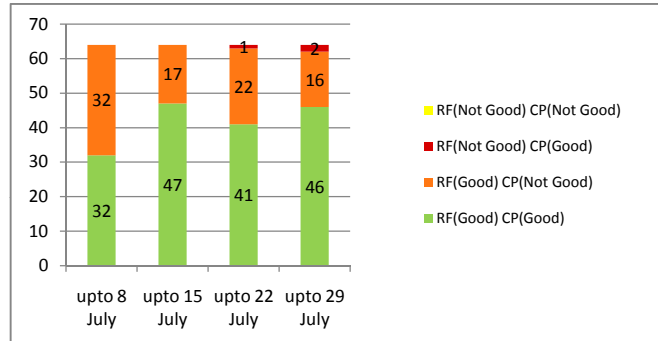

Rainfall Status

Deviation in % w.r.t Normal

Excess (> 20%)

Normal (-19% to 19%)

Deficient (-20% to -59%)

Scanty (< -60%)

Crop Sown Area Status

Deviation in % w.r.t Normal

Category IV (> 0%)

Category III (0% to -15%)

Category II (-15% to -50%)

Category I (< -50%)

Government of Andhra Pradesh
Deviation of Rainfall in % w.r.t Normal
From June 1 to July 29 2015

Government of Andhra Pradesh
Deviation of Crop sown area in % w.r.t Normal area of crop sown
From June 1 to July 29 2015

Government of Andhra Pradesh
Mandal wise status of Crop sown area w.r.t Rainfall
From June 1 to July 29 2015

Mandal wise status of Crop sown area w.r.t Rainfall

Srikakulam

Vizianagaram

■ Rainfall not good Crop not good
 ■ Rainfall not good Crop good
 ■ Rainfall good crop not good
 ■ Rainfall good crop good

Mandal wise status of Crop sown area w.r.t Rainfall

Visakhapatnam

East Godavari

■ Rainfall not good Crop not good
 ■ Rainfall not good Crop good
 ■ Rainfall good crop not good
 ■ Rainfall good crop good

Mandal wise status of Crop sown area w.r.t Rainfall