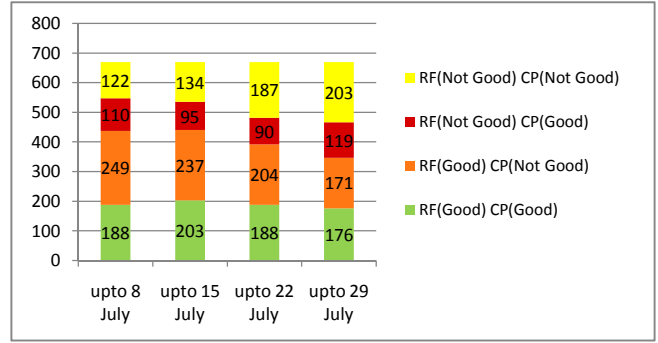

Mandal wise status of Crop sown area w.r.t Rainfall

Kadapa

Anantapur

■ Rainfall not good Crop not good
 ■ Rainfall not good Crop good
 ■ Rainfall good crop not good
 ■ Rainfall good crop good

Mandal wise status of Crop sown area w.r.t Rainfall

Kurnool

State Overall

Rainfall not good Crop not good
 Rainfall not good Crop good
 Rainfall good crop not good
 Rainfall good crop good