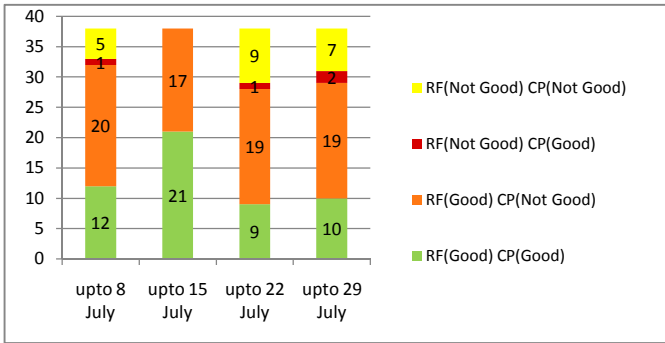

Rainfall Status

Deviation in % w.r.t Normal

Excess (> 20%)

Normal (-19% to 19%)

Deficient (-20% to -59%)

Scanty (< -60%)

Crop Sown Area Status

Deviation in % w.r.t Normal

Category IV (> 0%)

Category III (0% to -15%)

Category II (-15% to -50%)

Category I (< -50%)

Government of Andhra Pradesh
Deviation of Rainfall in % w.r.t Normal
From June 1 to July 29 2015

Government of Andhra Pradesh
Deviation of Crop sown area in % w.r.t Normal area of crop sown
From June 1 to July 29 2015

Government of Andhra Pradesh
Mandal wise status of Crop sown area w.r.t Rainfall
From June 1 to July 29 2015

Mandal wise status of Crop sown area w.r.t Rainfall

Srikakulam

Vizianagaram

■ Rainfall not good Crop not good
 ■ Rainfall not good Crop good
 ■ Rainfall good crop not good
 ■ Rainfall good crop good

Mandal wise status of Crop sown area w.r.t Rainfall

Visakhapatnam

East Godavari

■ Rainfall not good Crop not good
 ■ Rainfall not good Crop good
 ■ Rainfall good crop not good
 ■ Rainfall good crop good

Mandal wise status of Crop sown area w.r.t Rainfall