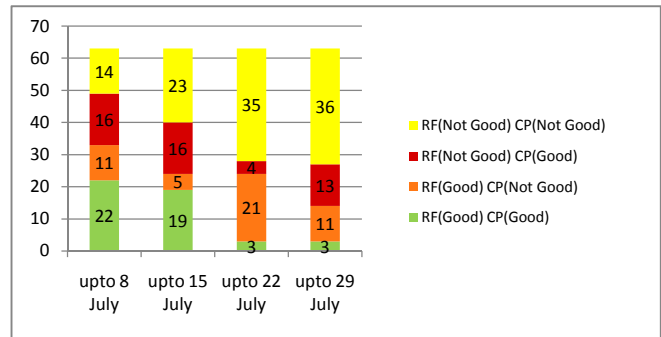

Mandal wise status of Crop sown area w.r.t Rainfall

Kadapa

Anantapur

■ Rainfall not good Crop not good
■ Rainfall not good Crop good
■ Rainfall good crop not good
■ Rainfall good crop good