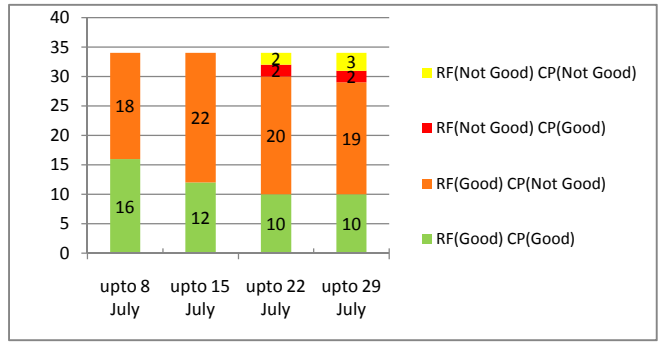

Rainfall Status

Deviation in % w.r.t Normal

Excess (> 20%)

Normal (-19% to 19%)

Deficient (-20% to -59%)

Scanty (< -60%)

Crop Sown Area Status

Deviation in % w.r.t Normal

Category IV (> 0%)

Category III (0% to -15%)

Category II (-15% to -50%)

Category I (< -50%)

Government of Andhra Pradesh
Deviation of Rainfall in % w.r.t Normal
From June 1 to July 29 2015

Government of Andhra Pradesh
Deviation of Crop sown area in % w.r.t Normal area of crop sown
From June 1 to July 29 2015

Government of Andhra Pradesh
Mandal wise status of Crop sown area w.r.t Rainfall
From June 1 to July 29 2015

Mandal wise status of Crop sown area w.r.t Rainfall

Srikakulam

Vizianagaram

■ Rainfall not good Crop not good
 ■ Rainfall not good Crop good
 ■ Rainfall good crop not good
 ■ Rainfall good crop good