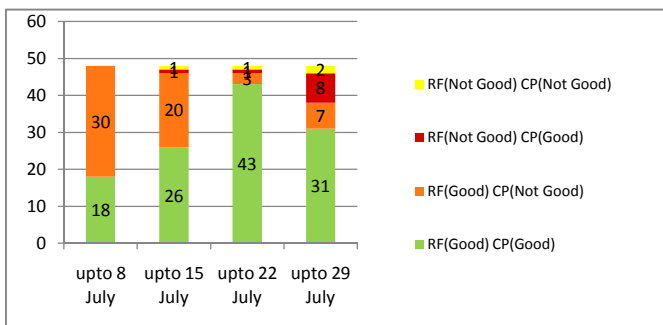

Mandal wise status of Crop sown area w.r.t Rainfall

Visakhapatnam

East Godavari

■ Rainfall not good Crop not good
 ■ Rainfall not good Crop good
 ■ Rainfall good crop not good
 ■ Rainfall good crop good

Mandal wise status of Crop sown area w.r.t Rainfall